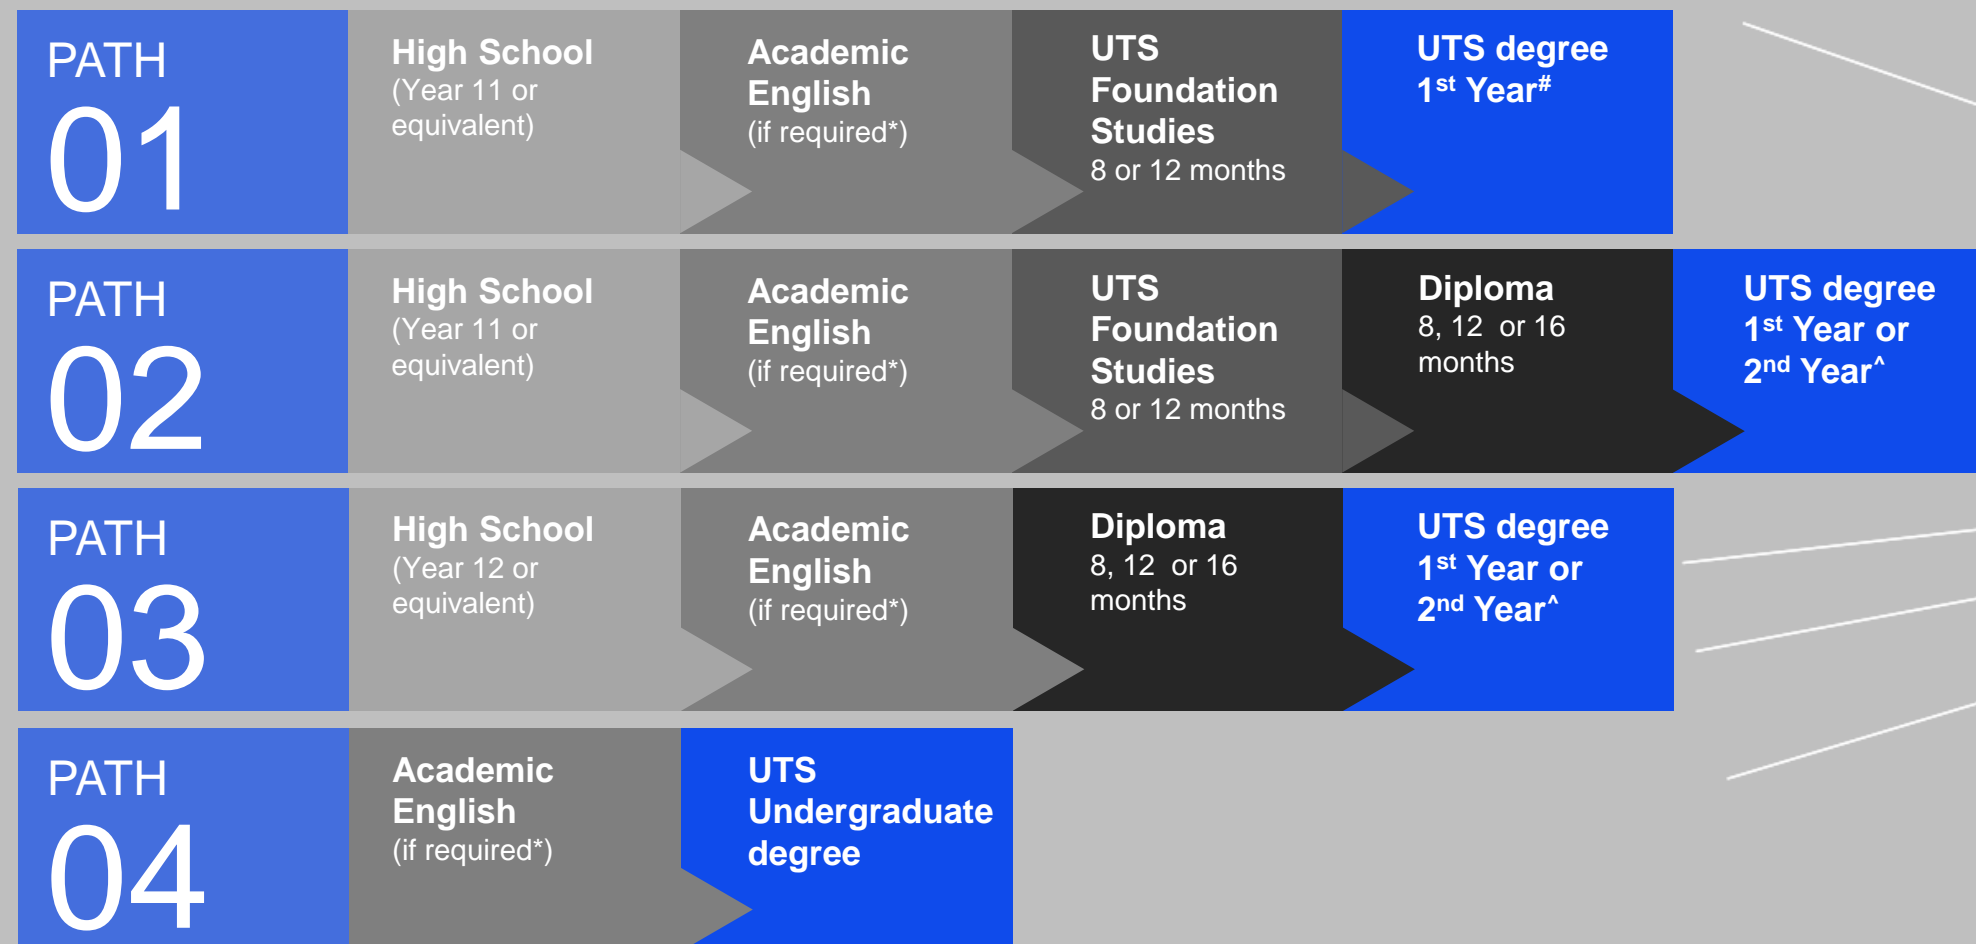

# Why students choose **UTS College**

**Guaranteed entry to UTS<sup>^</sup>**

**Fast track into 2<sup>nd</sup> year UTS\***

**24-hour study support**

**Study on a world-class campus**

# Undergraduate pathways