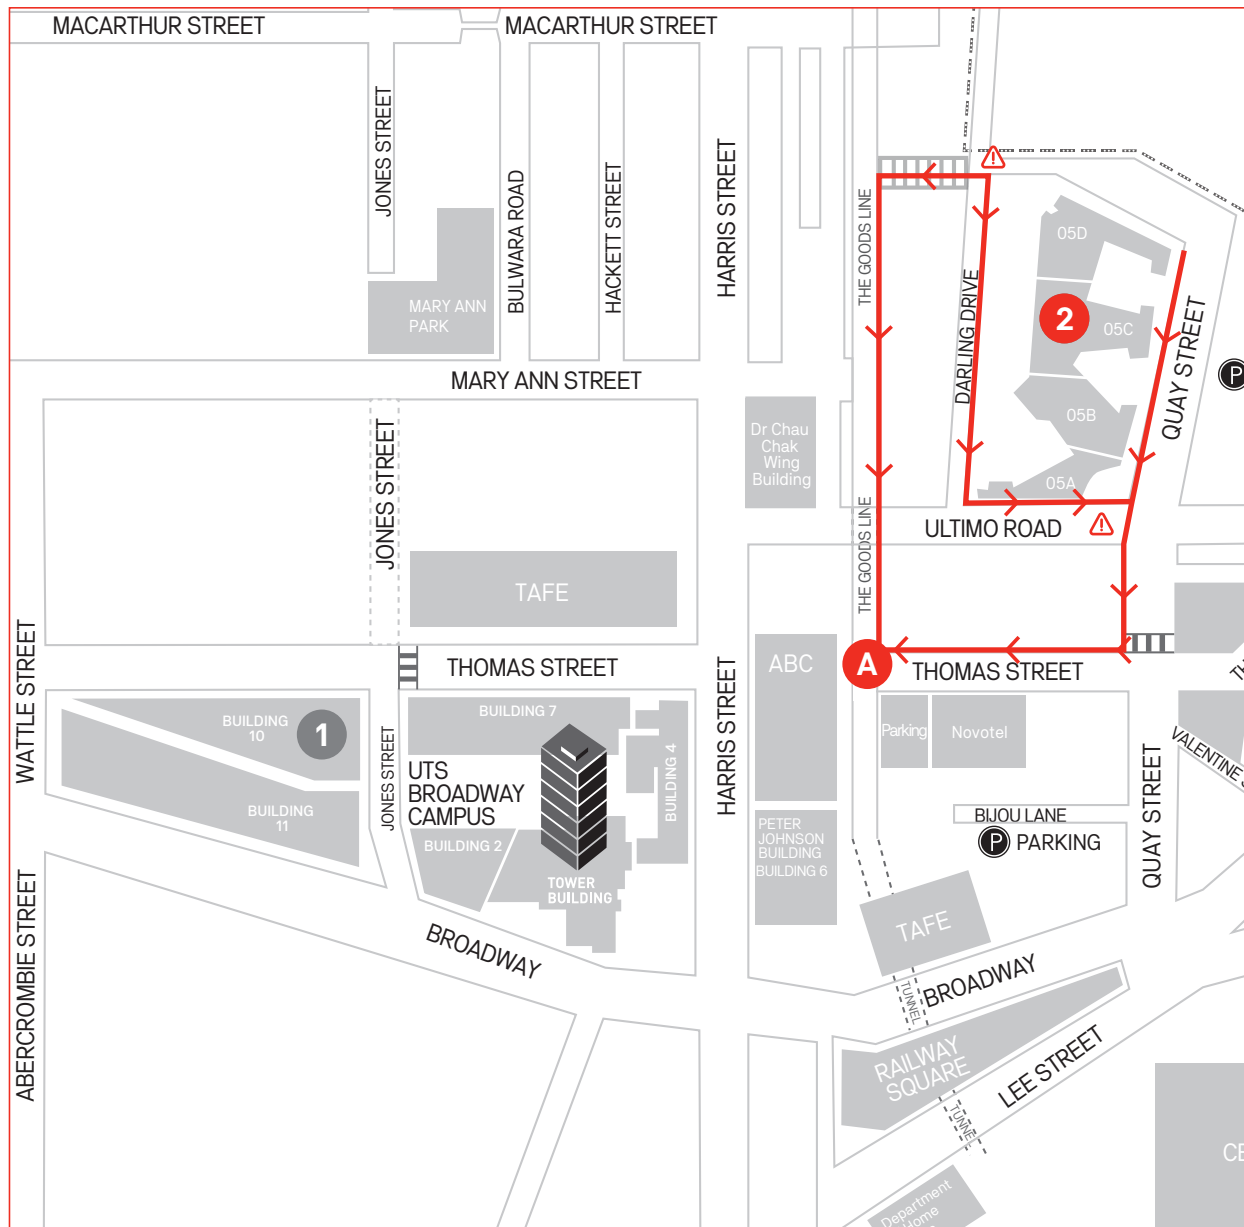

Evacuation map

UTS
College

UNIVERSITY
OF TECHNOLOGY
SYDNEY

Building 5 (CB05), 1-59 Quay Street, Haymarket NSW 2000 Assembly area is The Goods Line

A = Assembly area

1 UTS College
Level 13, UTS Building 10 (CB10),
235 Jones Street, Ultimo NSW 2007

2 UTS College
UTS Building 5 (CB05)
1-59 Quay Street, Haymarket NSW 2000