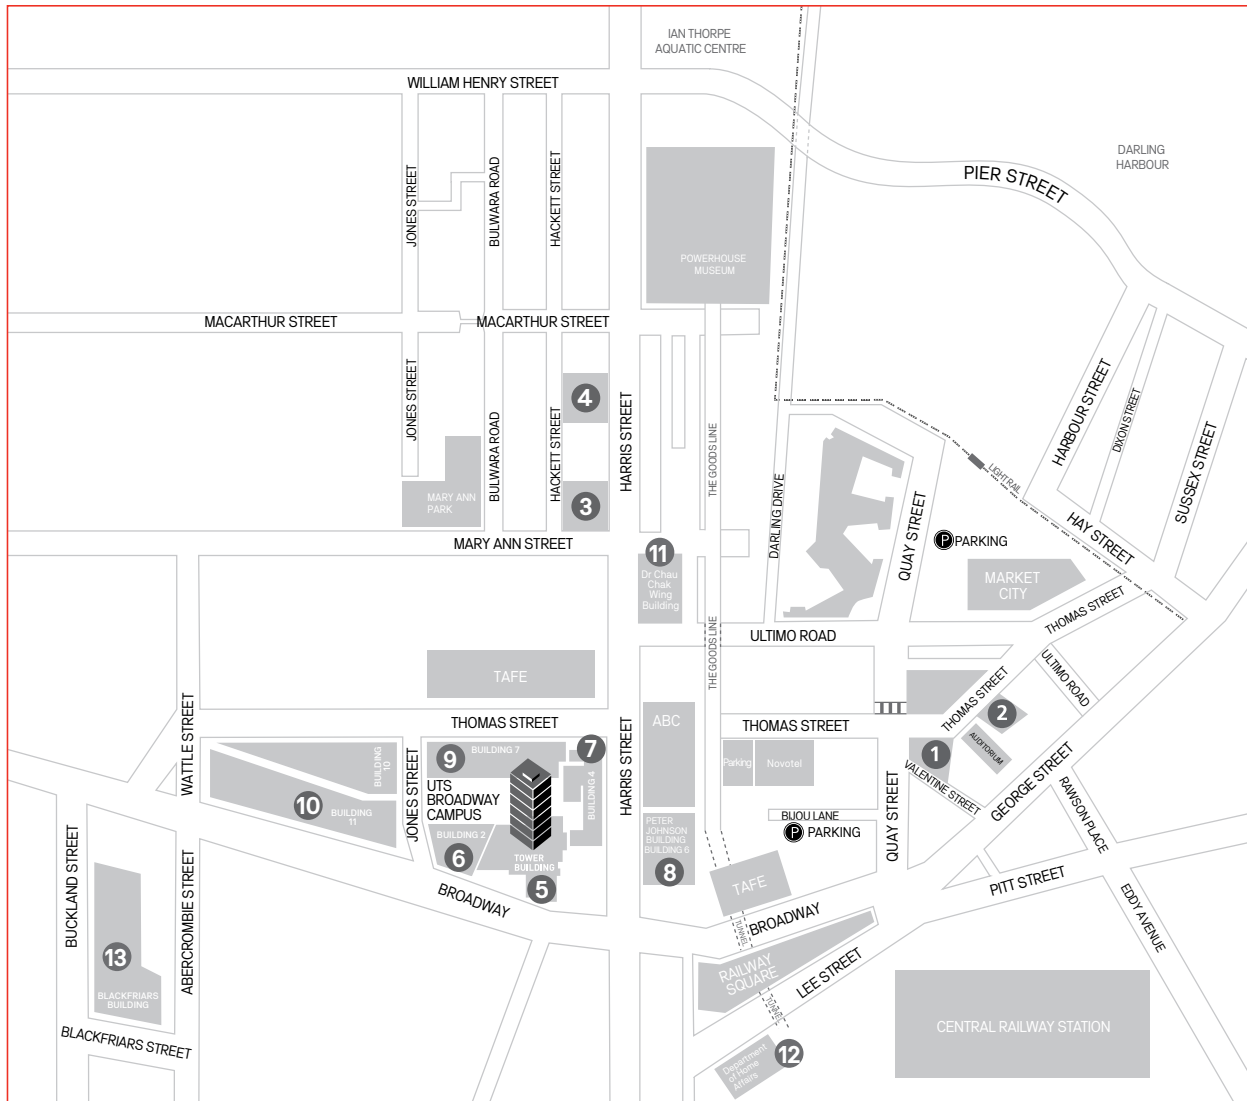

UTS College Campus Map

- 1 UTS College (The Blue Building)**
 UTS College Student Centre (Ground Floor)
 UTS College Auditorium (Ground Floor)
 UTS College Security (Ground Floor)
 Study Success Advisers (UTS College Student Centre, Ground Floor)
 Classrooms (Levels 2, 3, 5, 6, 7)
 Prayer Rooms (Level 3)
 Student Common Areas (Ground Floor, Levels 2, 5, 7)
 UTS College Corporate Reception (Level 9)
 187 Thomas Street, Haymarket
- 2 CPSU House**
 UTS College Security (Level 1)
 Classrooms (Levels 1, 2, 3, 4)
 HELPS Centre (Level 4)
 Student Common Area (Level 3)
 Student Activities HUB (Ground Floor)
 191 Thomas Street, Haymarket
- 3 645 Harris Street – Mary Ann House**
 Classrooms (Levels 1, 3, 4)
 Auditorium (Level 4)
 Student Common Areas (Ground Floor)
 UTS College Security (Ground Floor)
 645 Harris Street, Ultimo
- 4 609 Harris Street – Harris Street**
 Classrooms and Student Common Area (Ground Floor, Level 1)
 UTS College Security (Ground Floor)
 609 Harris Street
- 5 UTS Tower Building (CB01)**
 UTS International Office (Level 3A)
 UTS Chaplaincy - Prayer Room 1 (Level 3)
 UTS Health Service
 UTS Counselling Services
 UTS Legal Services
 UTS Tower, 15 Broadway, Ultimo
- 6 UTS Building 2 (CB02)**
 UTS Library (Lvl 7, Lvl 8, Lvl 9)
 UTS Law (Lvl 14, Lvl 15, Lvl 16)
 UTS Central, 61 Broadway, Broadway
- 7 UTS Building 4 (CB04)**
 UTS Physics and Chemistry Laboratories
 745 Harris Street, Broadway
- 8 UTS Peter Johnson Building - Building 6 (CB06)**
 702-730 Harris Street, Broadway
- 9 UTS Building 7 (CB07)**
 UTS Faculty of Science and Graduate School of Health Building
 638 Jones Street, Broadway
- 10 UTS Building 11 (CB11)**
 UTS Engineering Laboratories
 81-115 Broadway, Broadway
- 11 UTS Building 5, Block C (CB05C)**
 UTS Business School
 1-9 Quay Street, Haymarket
- 12 Department of Home Affairs**
 Upper Ground Entrance, 26 Lee Street, Sydney
- 13 Blackfriars Building**
 Blackfriars Street, Chippendale