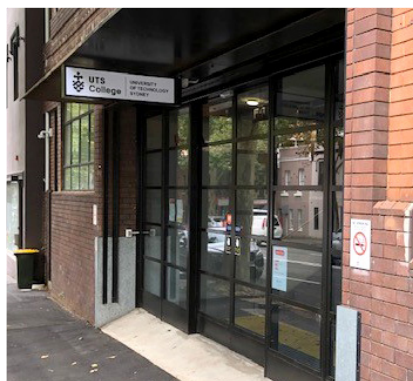

UTS College Student Centre (Ground Floor)
 Study Success Advisers (Ground Floor)
 UTS College Auditorium (Ground Floor)

CPSU House
 191 Thomas Street
 Haymarket, Sydney

Security (Lvl 1)
 Classrooms (Lvl 1, Lvl 2, Lvl 3, Lvl 4)

HELPS Centre (Lvl 4)
 Student Common Area (Ground Floor, Lvl 3)

Harris Street Campus
 645 Harris Street
 Ultimo, Sydney

Classrooms and Student Common Area

Harris Street Campus
 609 Harris Street
 Ultimo, Sydney