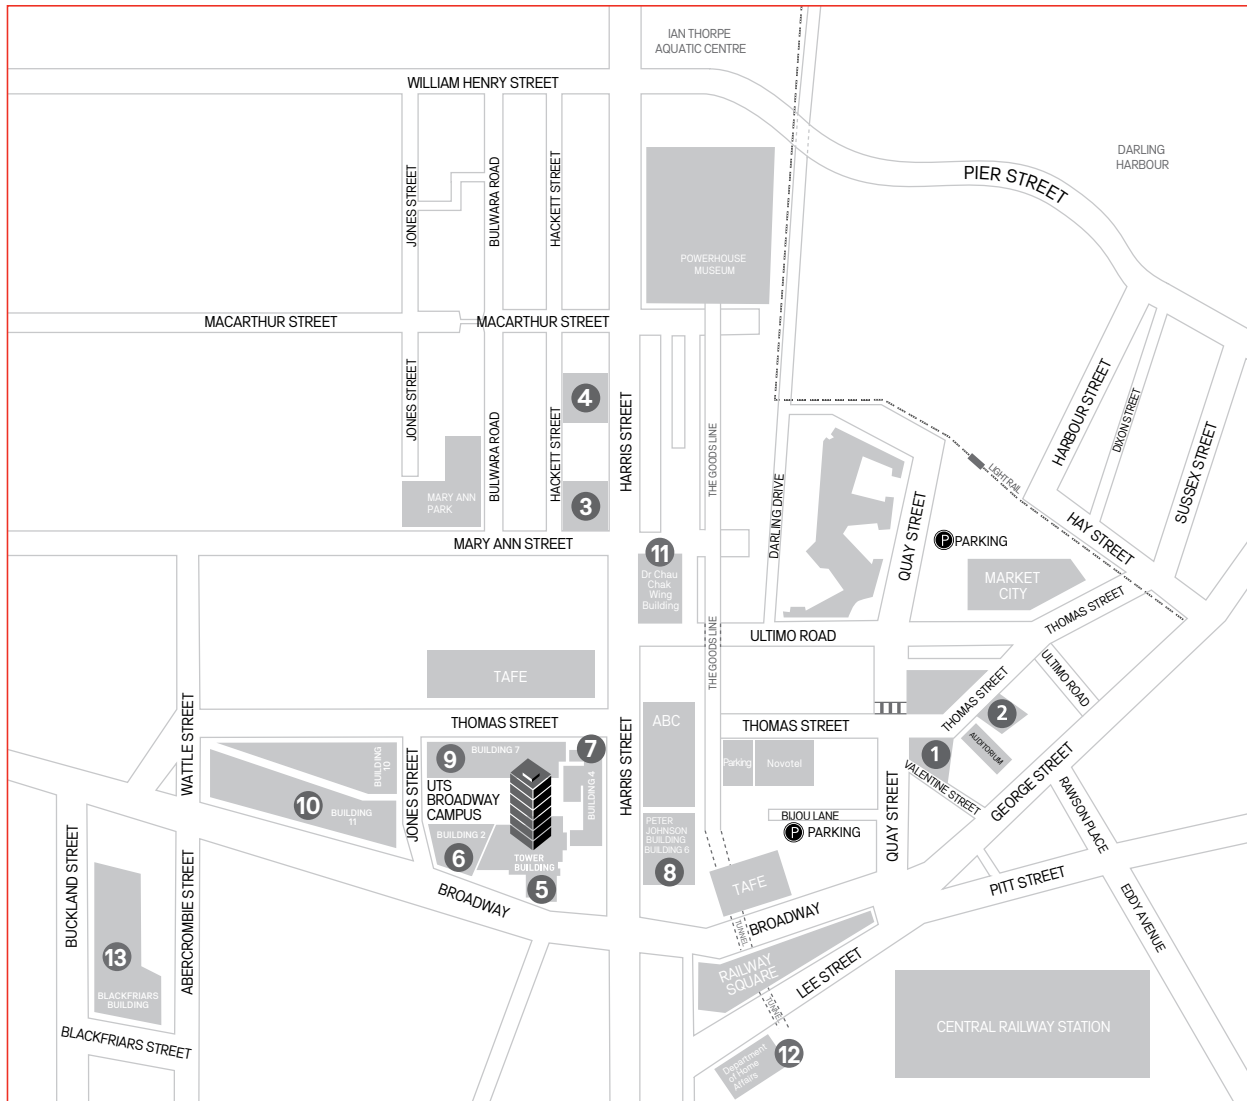

UTS College Campus Map

- 1 UTS College (The Blue Building)**
 UTS College Student Centre (Ground Floor)
 UTS College Auditorium (Ground Floor)
 UTS College Security (Ground Floor)
 Study Success Advisers (UTS College Student Centre, Ground Floor)
 Classrooms (Levels 2, 3, 5, 6, 7)
 Prayer Rooms (Level 3)
 Student Common Areas (Ground Floor, Levels 2, 5, 7)
 UTS College Corporate Reception (Level 9)
 187 Thomas Street, Haymarket
- 2 CPSU House**
 UTS College Security (Level 1)
 Classrooms (Levels 1, 2, 3, 4)
 HELPS Centre (Level 4)
 Student Common Area (Level 3)
 Student Activities HUB (Ground Floor)
 191 Thomas Street, Haymarket
- 3 645 Harris Street – Mary Ann House**
 Classrooms (Levels 1, 3, 4)
 Auditorium (Level 4)
 Student Common Areas (Ground Floor)
 UTS College Security (Ground Floor)
 645 Harris Street, Ultimo
- 4 609 Harris Street – Harris Street**
 Classrooms and Student Common Area (Ground Floor, Level 1)
 UTS College Security (Ground Floor)
 609 Harris Street
- 5 UTS Tower Building (CB01)**
 UTS International Office (Level 3A)
 UTS Chaplaincy - Prayer Room 1 (Level 3)
 UTS Health Service
 UTS Counselling Services
 UTS Legal Services
 UTS Tower, 15 Broadway, Ultimo
- 6 UTS Building 2 (CB02)**
 UTS Library (Lvl 7, Lvl 8, Lvl 9)
 UTS Law (Lvl 14, Lvl 15, Lvl 16)
 UTS Central, 61 Broadway, Broadway
- 7 UTS Building 4 (CB04)**
 UTS Physics and Chemistry Laboratories
 745 Harris Street, Broadway
- 8 UTS Peter Johnson Building - Building 6 (CB06)**
 702-730 Harris Street, Broadway
- 9 UTS Building 7 (CB07)**
 UTS Faculty of Science and Graduate School of Health Building
 638 Jones Street, Broadway
- 10 UTS Building 11 (CB11)**
 UTS Engineering Laboratories
 81-115 Broadway, Broadway
- 11 UTS Building 5, Block C (CB05C)**
 UTS Business School
 1-9 Quay Street, Haymarket
- 12 Department of Home Affairs**
 Upper Ground Entrance, 26 Lee Street, Sydney
- 13 Blackfriars Building**
 Blackfriars Street, Chippendale