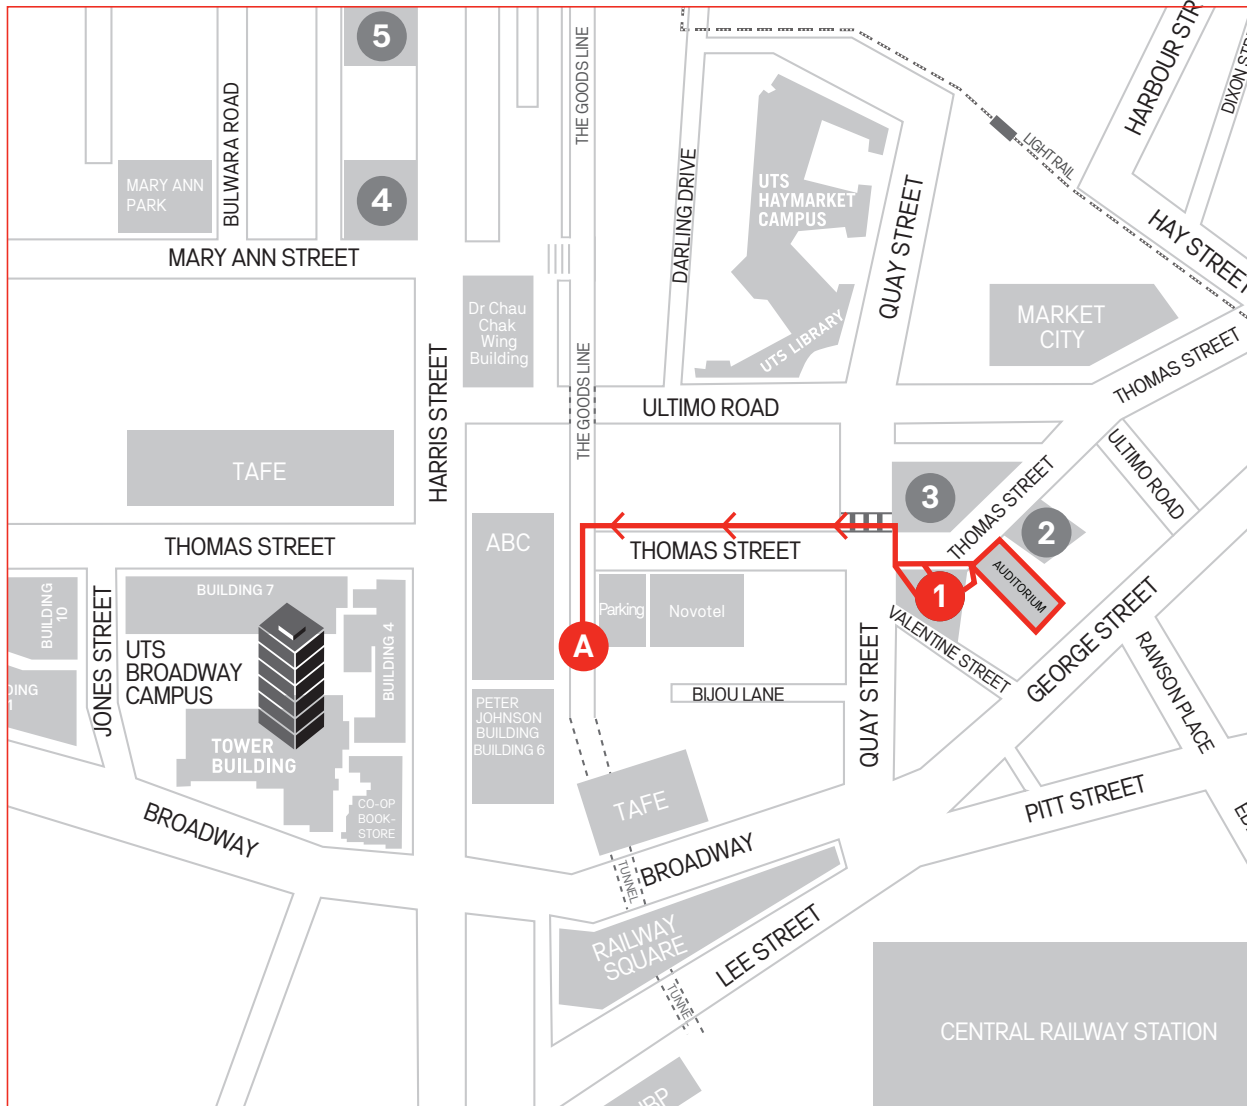

Blue Building, 187 Thomas Street Assembly area is The Goods Line

A = Assembly area

- | | |
|--|---|
| <p>1 UTS Insearch (Blue Building)
187 Thomas Street, Haymarket
UTS Insearch Auditorium
(Ground Floor)</p> | <p>4 645 Harris Street Campus
645 Harris Street, Ultimo</p> |
| <p>2 CPSU House
191 Thomas Steet, Haymarket</p> | <p>5 609 Harris Street Campus
609 Harris Street, Ultimo</p> |
| <p>3 Prince Centre
Level 2, 8 Quay Street, Haymarket</p> | |