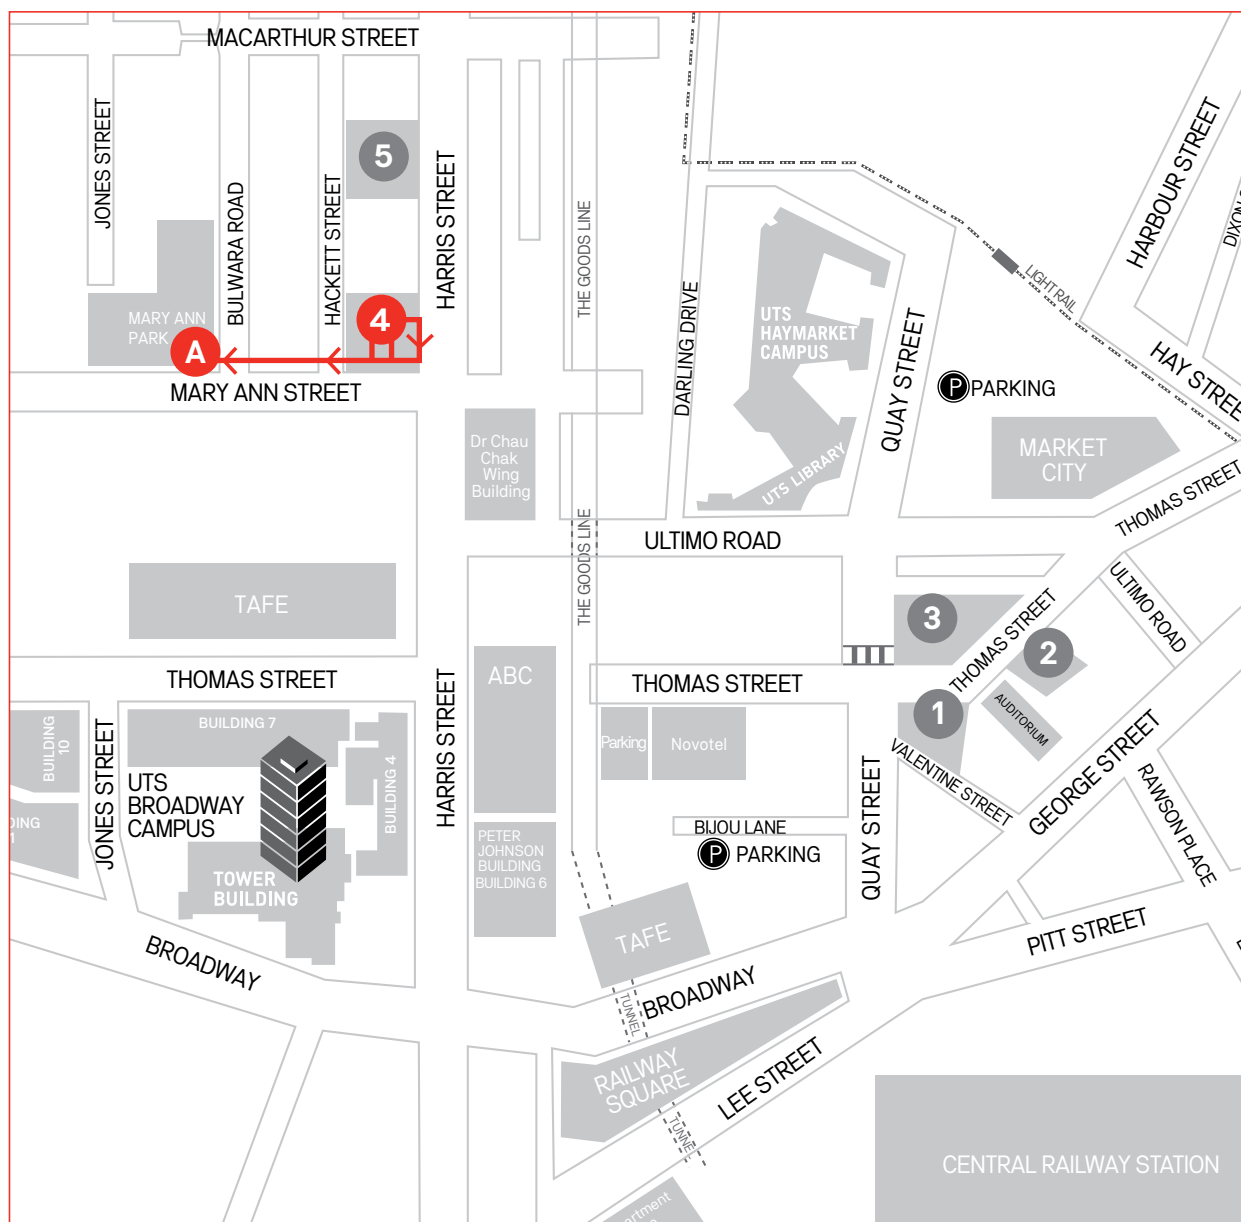

# Evacuation map

**UTS College**

UNIVERSITY OF TECHNOLOGY SYDNEY

**Harris Street Campus, 645 Harris Street, Ultimo**  
**Assembly area is Mary Ann Park, Cnr Bulwara and Mary Ann Street**

**A = Assembly area**

- 1** **UTS College (Blue Building)**  
187 Thomas Street, Haymarket  
**UTS College Auditorium**  
(Ground Floor)
- 2** **CPSU House**  
191 Thomas Steet, Haymarket
- 3** **Prince Centre**  
Level 2, 8 Quay Street, Haymarket

- 4** **645 Harris Street Campus**  
645 Harris Street, Ultimo
- 5** **609 Harris Street Campus**  
609 Harris Street, Ultimo