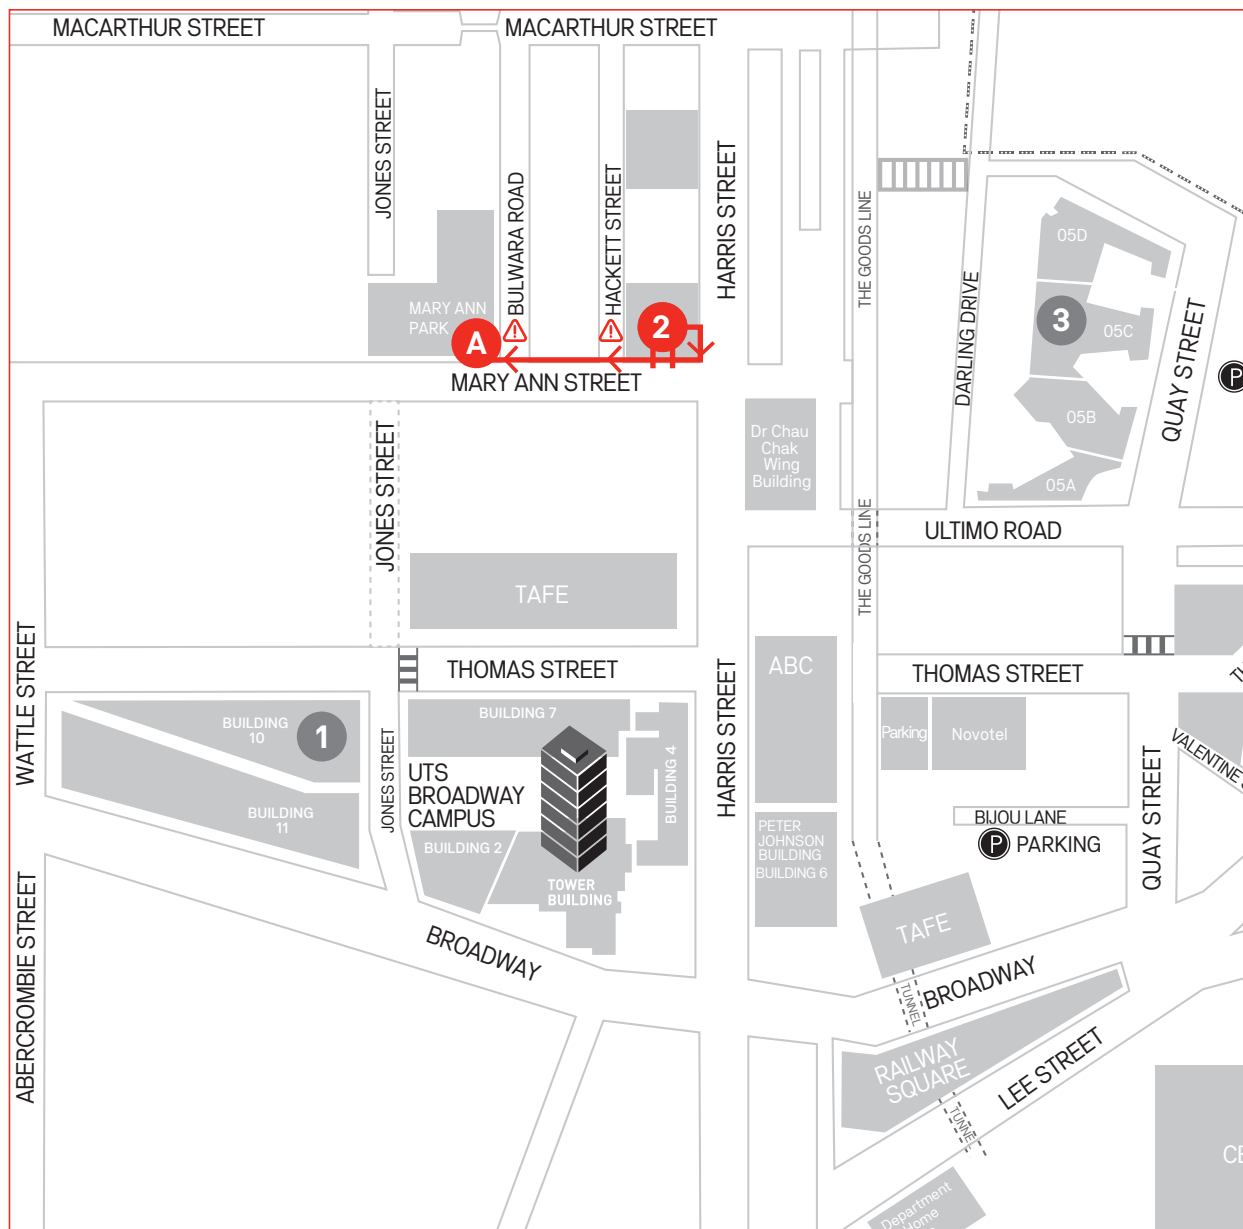

Evacuation map

UTS
College

UNIVERSITY
OF TECHNOLOGY
SYDNEY

Harris Street Campus, 645 Harris Street, Ultimo NSW 2007
Assembly area is Mary Ann Park, Cnr Bulwara and Mary Ann Street

A = Assembly area

1 UTS College
Level 13, UTS Building 10 (CB10),
235 Jones Street, Ultimo NSW 2007

3 UTS College
UTS Building 5 (CB05)
1-59 Quay Street, Haymarket NSW 2000

2 645 Harris Street Campus
645 Harris Street, Ultimo NSW 2007