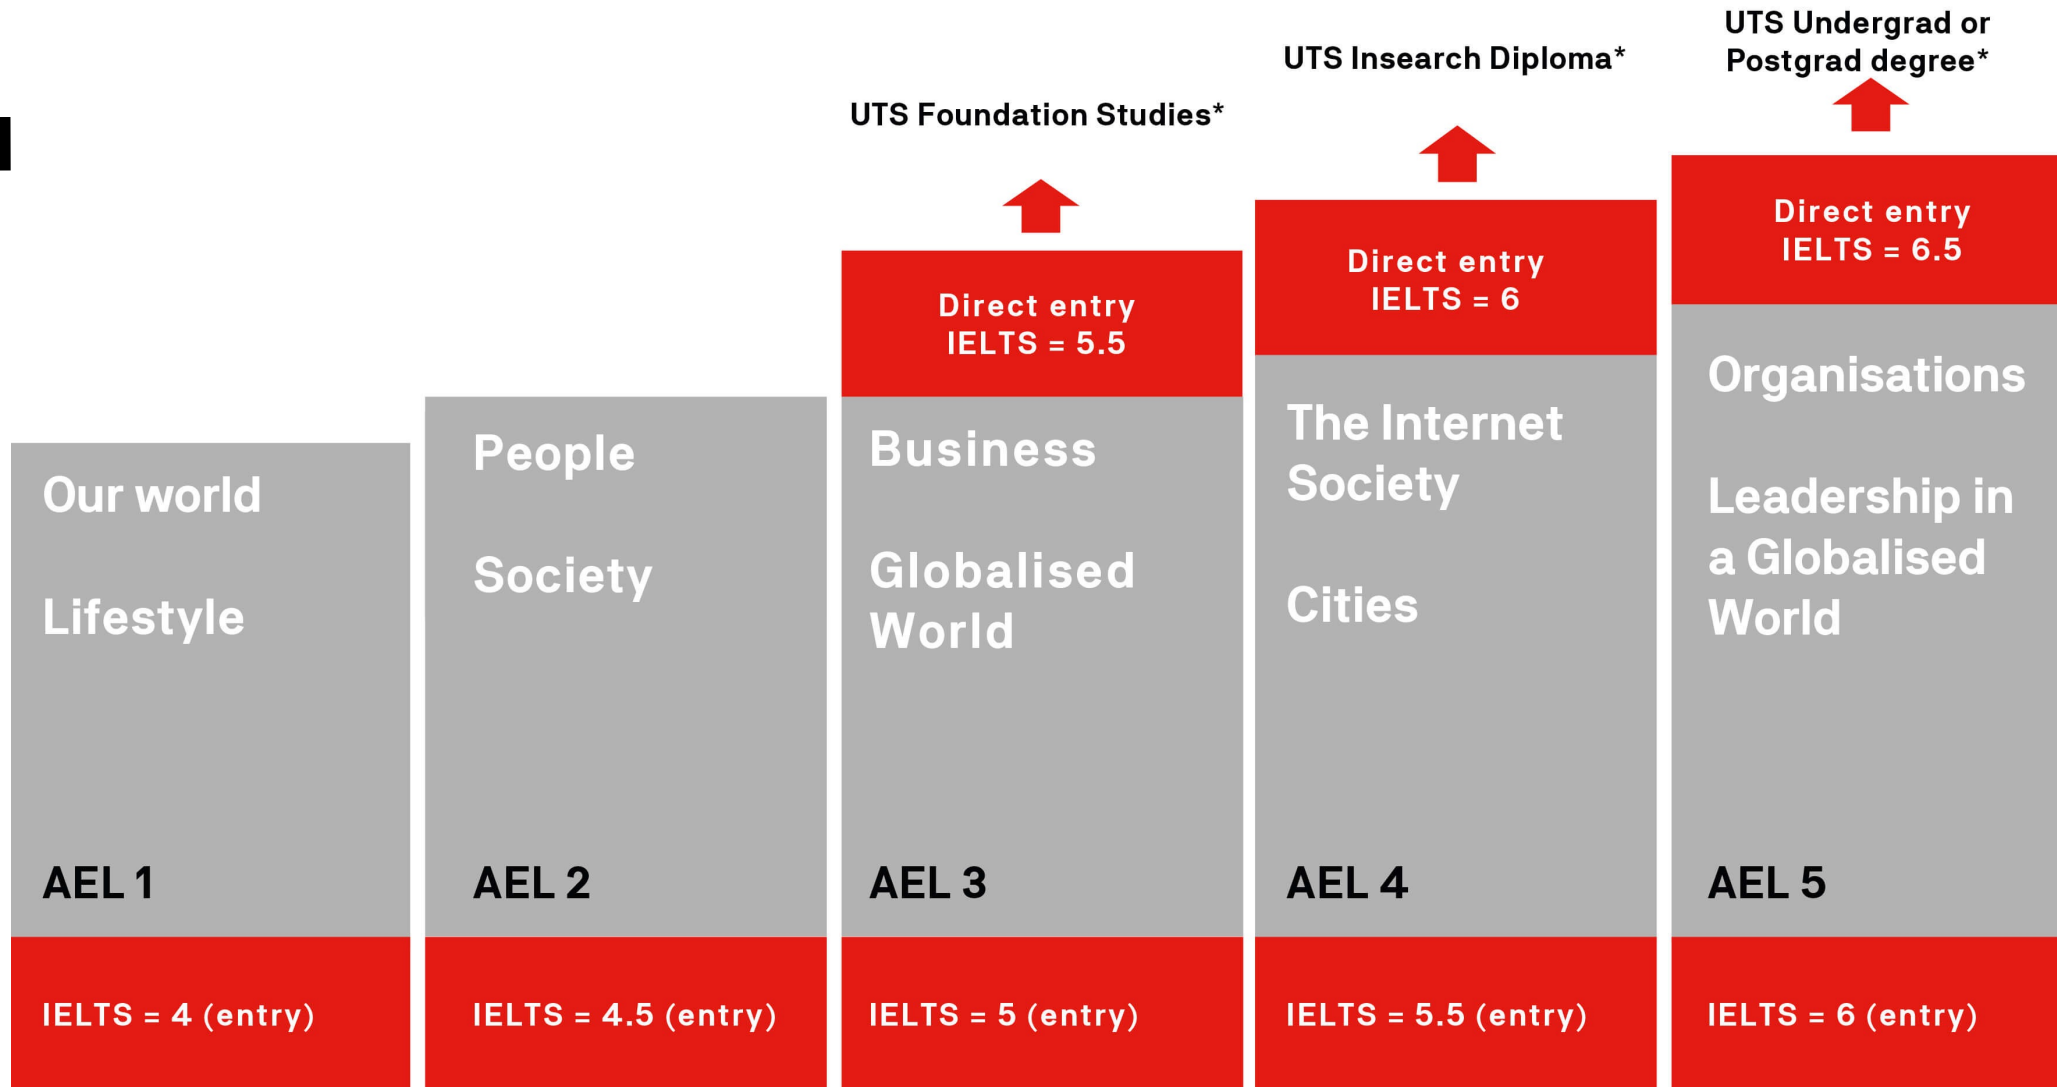

Our English programs

English Entry Requirements

Entry requirements				Level	Topics studied	Further studies
	Overall	Writing ≥	All Skills ≥	AEL1	• Our World • Lifestyle	Progress to level AEL2
IELTS	4.0	-	3.5			
VEPT	33	-	No skill < 28			
Linguaskill	-	-	-			
TOEFL	450	3.0	-			
TOEFL IBT	-	-	-			
PTE	22	-	22			
	Overall	Writing ≥	All Skills ≥	AEL2	• People • Society	Progress to level AEL3
IELTS	4.5	-	4.0			
VEPT	38	-	No skill < 33			
Linguaskill	147 and above	-	-			
TOEFL	475	-	No skill < 3.0			
TOEFL IBT	35	-	No skill < 7			
PTE	32	-	22			
	Overall	Writing ≥	All Skills ≥	AEL3	• Business • Globalised World	Direct Entry to: • UTS Foundation Studies • UTS Insearch extended diploma
IELTS	5.0	-	4.5			
VEPT	43	-	No skill < 38			
Linguaskill	154 and above	-	-			
TOEFL	500	-	No skill < 3.5			
TOEFL IBT	45	-	No skill < 9			
PTE	38 minimum total score	-	32			
	Overall	Writing ≥	All Skills ≥	AEL4	• The Internet Society • Cities	Direct Entry to: • UTS Insearch accelerated or standard diploma
IELTS	5.5	-	5.0			
VEPT	47	-	No skill < 43			
Linguaskill	162 and above	-	-			
TOEFL	525	-	No skill < 4.0			
TOEFL IBT	58 minimum total score	16 minimum writing score	-			
PTE	46	-	38			
	Overall	Writing ≥	All Skills ≥	AEL5	• Organisations • Leadership in a Globalised World	Direct Entry to: • UTS Undergraduate degree • UTS Postgraduate degree
IELTS	6.0	5.5	5.0			
VEPT	53	47	No skill < 43			
Linguaskill	169 and above	-	-			
TOEFL	550	4.25	No skill < 4.0			
TOEFL IBT	72 minimum total score	16 minimum writing score	-			
PTE	54	46	38			

IELTS results are valid for 12 months for students who want to study English or 24 months for students who want to study our UTS Foundation Studies program or one of our diploma programs.