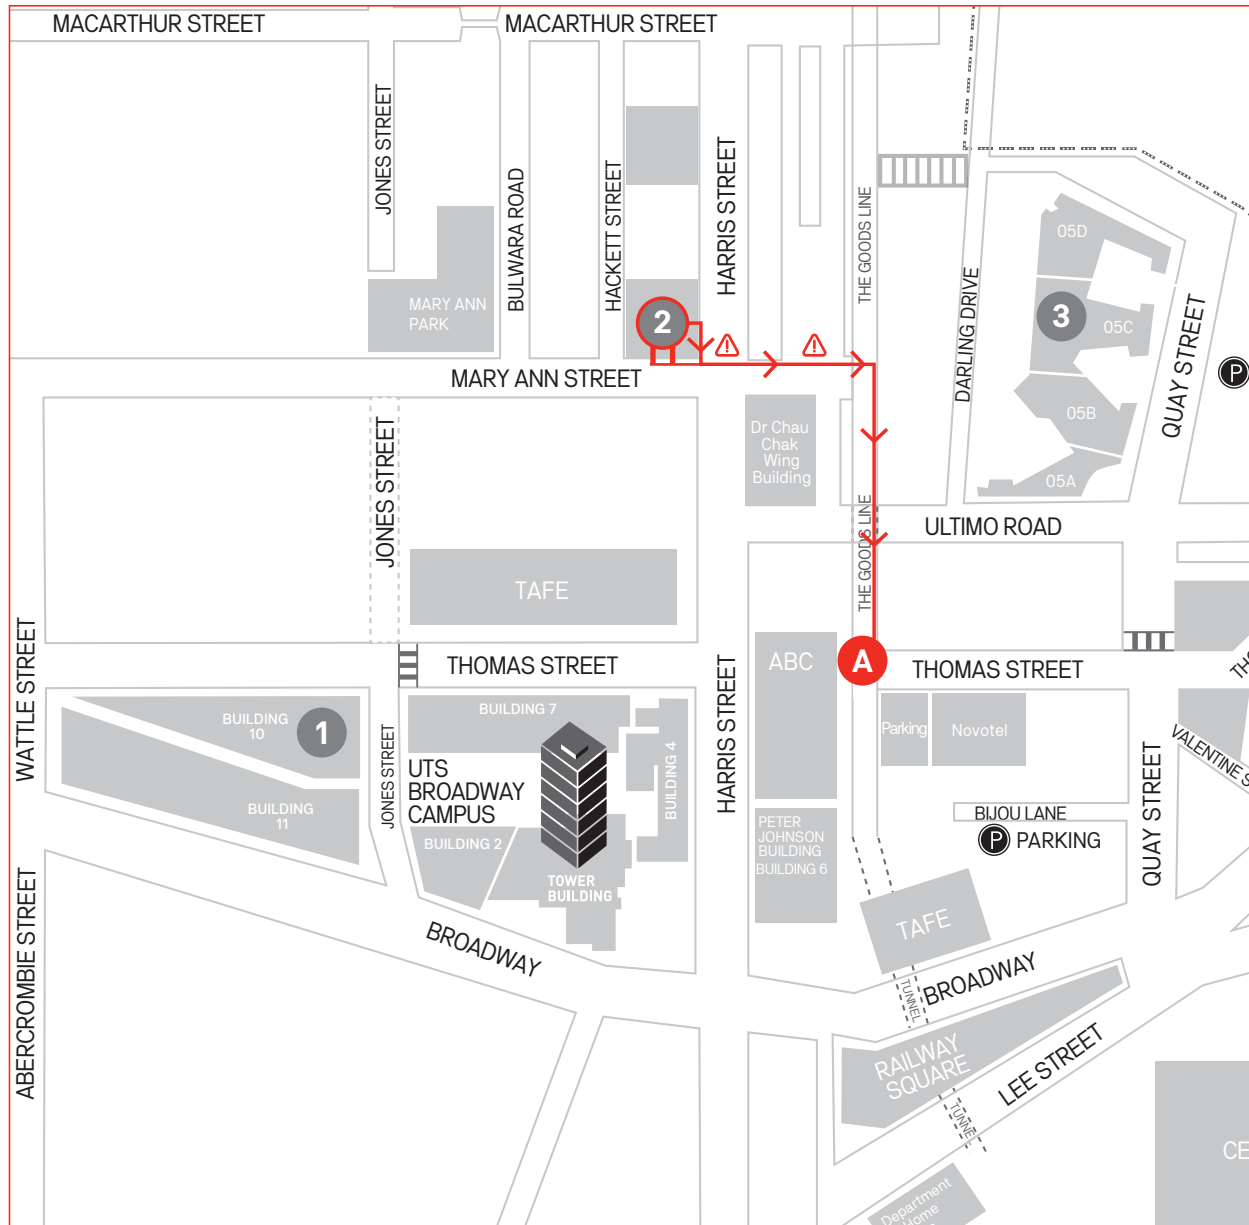

Evacuation map

Harris Street Campus, 645 Harris Street, Ultimo NSW 2007
Alternative assembly area is Thomas Street

A = Assembly area

1 **UTS College**
Level 13, UTS Building 10 (CB10),
235 Jones Street, Ultimo NSW 2007

3 **UTS College**
UTS Building 5 (CB05)
1-59 Quay Street, Haymarket NSW 2000

2 **645 Harris Street Campus**
645 Harris Street, Ultimo NSW 2007