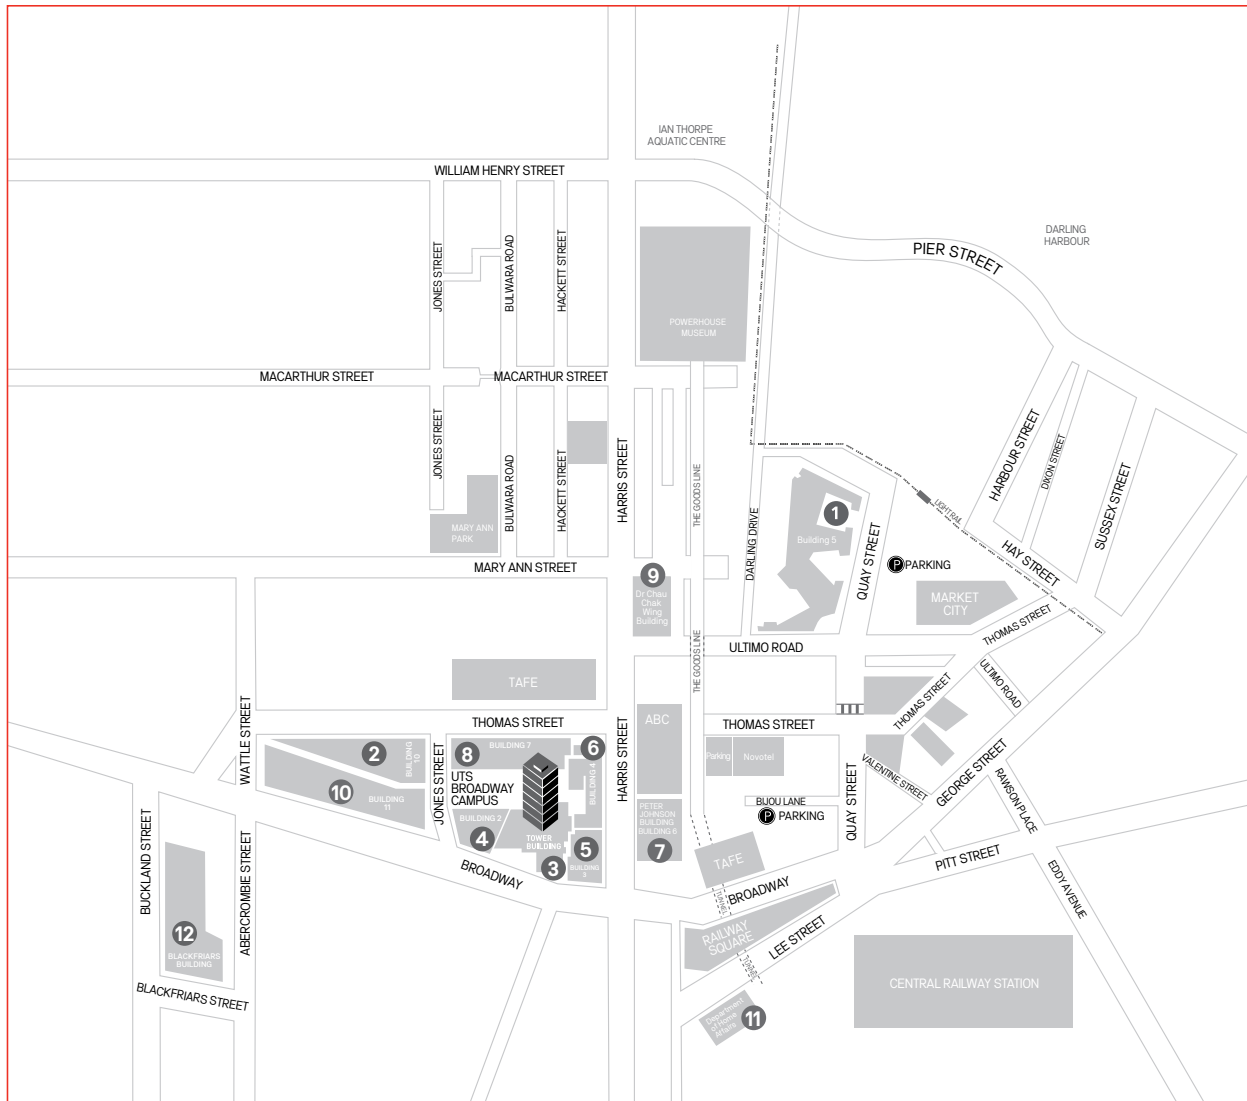

UTS College Campus Map

- 1 UTS College UTS Building 5 (CB05)**
1-59 Quay Street, Haymarket
UTS College Student Centre and HELPS Centre
 (Level 1, Block C)
UTS College ITDS Service Desk
 (Level 1, Block C)
UTS Security
 (Office: Room 32, Level 2, Block C
 ph: 1800 249 559)
Study Success Advisers
 (UTS College Student Centre, Level 1, Block C)
Classrooms
 (Levels 1 & 2, Block C and Levels 4 & 5, Block B)
Prayer rooms (UTS Building 3)
Student Common Areas
 (Levels 4 & 5, Block B)
- 2 UTS College Head Office**
 (Levels 12 & 13, Building 10)
Corporate reception
 (Level 13, Building 10)
 235 Jones Street, Broadway
UTS Security
 (Roaming. ph: 1800 249 559)
- 3 UTS Tower Building (CB01)**
UTS International Office (Level 3A)
UTS Chaplaincy - Prayer Room 1 (Level 3)
UTS Health Service
UTS Counselling Services
UTS Legal Services
 UTS Tower, 15 Broadway, Ultimo
- 4 UTS Building 2 (CB02)**
UTS Library (Levels 7, 8, 9)
UTS Law (Levels 14, 15, 16)
 UTS Central, 61 Broadway, Broadway
- 5 UTS Building 3 (CB03)**
Prayer rooms (Level 5)
 Chaplaincy office
 (Level 4, rooms 19 & 20)
- 6 UTS Building 4 (CB04)**
UTS Physics and Chemistry Laboratories
 745 Harris Street, Broadway
- 7 UTS Peter Johnson Building - Building 6 (CB06)**
Faculty of Design, Architecture and Building (DAB)
 702-730 Harris Street, Broadway
- 8 UTS Building 7 (CB07)**
UTS Faculty of Science and Graduate School of Health Building
 638 Jones Street, Broadway
- 9 UTS Building 8 (CB08)**
UTS Business School
 14 Ultimo Road, Ultimo
- 10 UTS Building 11 (CB11)**
UTS Engineering Laboratories
 81-115 Broadway, Broadway
- 11 Department of Home Affairs**
 Upper Ground Entrance, 26 Lee Street, Sydney
- 12 Blackfriars Building**
 Blackfriars Street, Chippendale

**UTS College
Building 5 (CB05)**

1-59 Quay St
Haymarket Sydney

Classrooms
(Levels 1 & 2, Block C and Levels 4 & 5, Block B)

Multi-faith/prayer rooms
(Level 5, UTS Building 3)

Student Common Areas
(Block B, Levels 4 & 5)