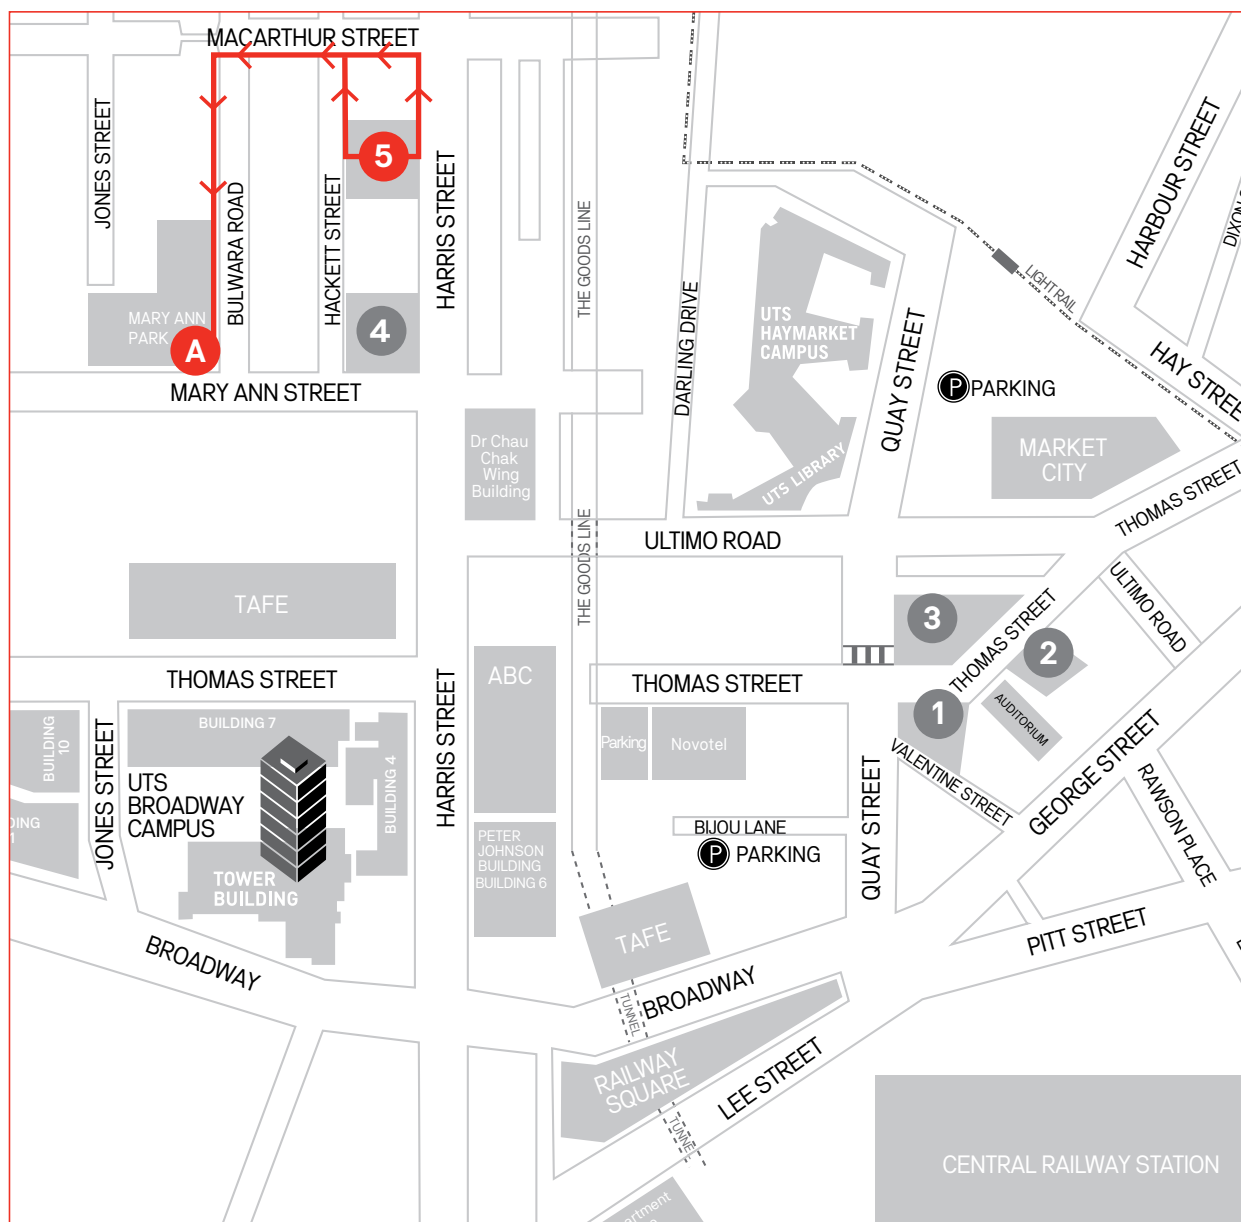

Evacuation map

UTS College

UNIVERSITY OF TECHNOLOGY SYDNEY

Harris Street Campus, 609 Harris Street, Ultimo
Assembly area is Mary Ann Park, Cnr Bulwara and Mary Ann Street

A = Assembly area

- 1** UTS College (Blue Building)
187 Thomas Street, Haymarket
UTS College Auditorium
(Ground Floor)
- 2** CPSU House
191 Thomas Steet, Haymarket
- 3** Prince Centre
Level 2, 8 Quay Street, Haymarket

- 4** 645 Harris Street Campus
645 Harris Street, Ultimo
- 5** 609 Harris Street Campus
609 Harris Street, Ultimo