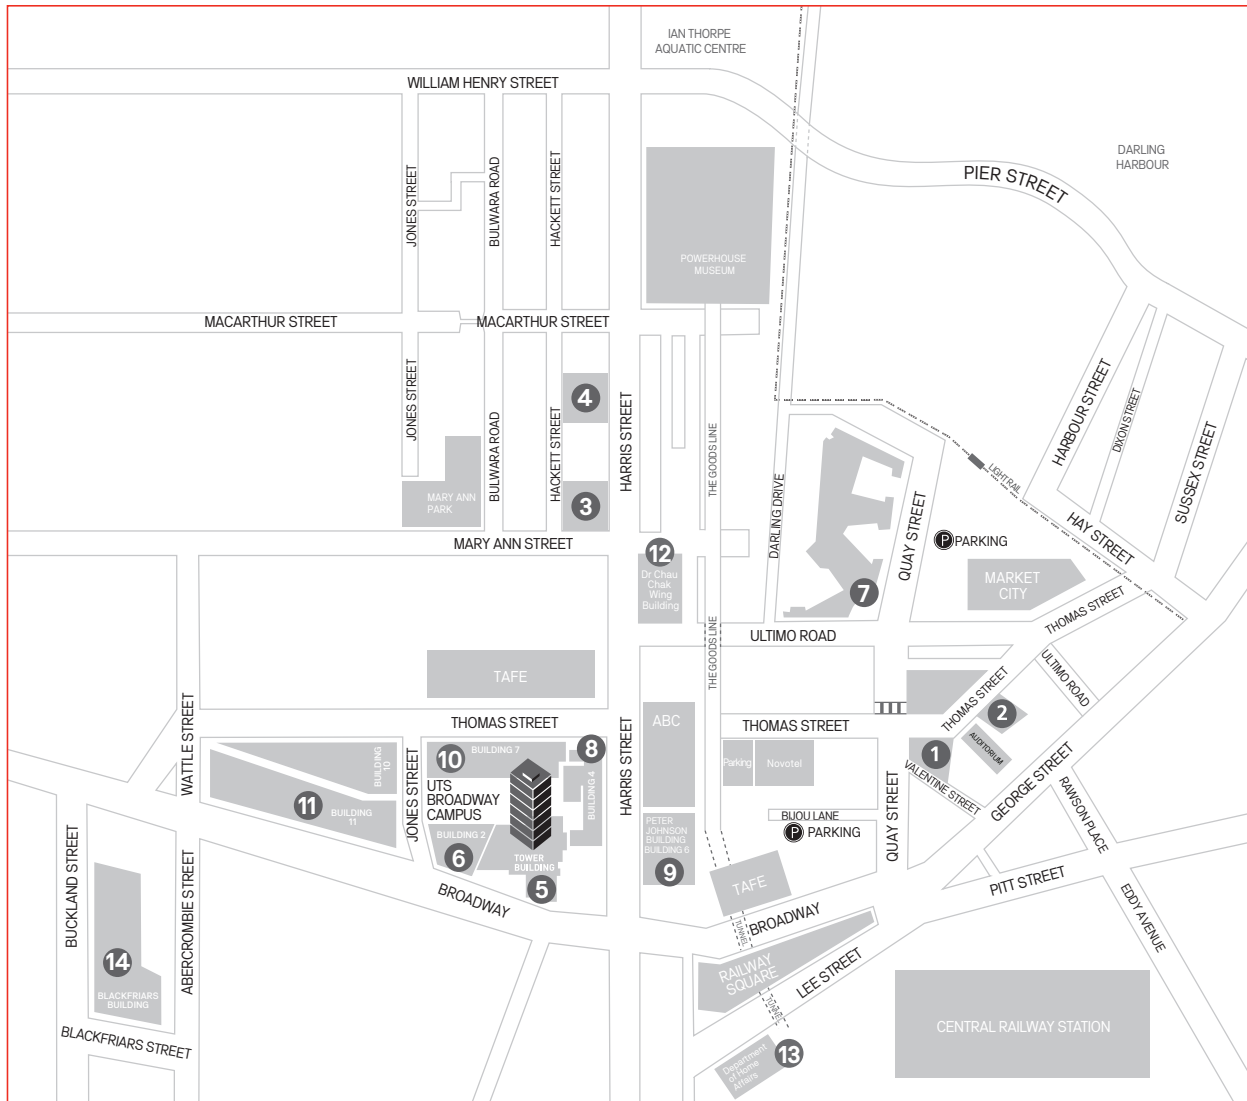

# UTS Insearch Campus Map

- 1 UTS Insearch (Blue Building)**  
UTS Insearch Auditorium (Ground Floor)  
UTS Insearch Student Centre (Ground Floor)  
UTS Insearch Security (Ground Floor)  
Classrooms (Lvl 2, Lvl 3, Lvl 5, Lvl 6, Lvl 7)  
Study Success Advisers (Lvl 4)  
Academic and ELT Reception (Lvl 4)  
Prayer Rooms (Lvl 3)  
Student Common Areas (Ground Floor, Lvl 2, Lvl 5, Lvl 7)  
UTS Insearch Corporate Reception (Lvl 9)  
187 Thomas Street, Haymarket
- 2 CPSU House**  
UTS Insearch Security (Lvl 1)  
Classrooms (Lvl 1, Lvl 2, Lvl 3 Lvl 4)  
HELPS Centre (Lvl 4)  
Student Common Area (Lvl 3)  
Student Activities HUB (Ground Floor)  
191 Thomas Street, Haymarket
- 3 645 Harris Street Campus**  
Classrooms (Lvl 1, Lvl 3, Lvl 4)  
Auditorium (Lvl 4)  
Student Common Areas (Ground Floor)  
UTS Insearch Security (Ground Floor)  
645 Harris Street, Ultimo
- 4 609 Harris Street Campus**  
Classrooms (Ground Floor, Lvl 1)  
UTS Insearch Security (Ground Floor)
- 5 UTS Tower Building (CB01)**  
UTS Chaplaincy - Prayer Room 1 (Level 3)  
UTS Health Service  
UTS Counselling Services  
UTS Legal Service  
UTS Tower, 15 Broadway, Broadway
- 6 UTS Building 2 (CB02)**  
UTS Library (Lvl 7, Lvl 8, Lvl 9)  
UTS Law (Lvl 14, Lvl 15, Lvl 16)  
UTS Central, 61 Broadway, Broadway
- 7 UTS Building 5, Block A (CB05A)**  
UTS International Office  
Corner of Quay Street and Ultimo Road, Haymarket
- 8 UTS Building 4 (CB04)**  
UTS Physics and Chemistry Laboratories  
745 Harris Street, Broadway
- 9 UTS Peter Johnson Building - Building 6 (CB06)**  
702-730 Harris Street, Broadway
- 10 UTS Building 7 (CB7)**  
UTS Faculty of Science  
638 Jones Street, Broadway
- 11 UTS Building 11 (CB11)**  
UTS Engineering Laboratories  
81 - 115 Broadway, Broadway
- 12 UTS Building 5, Block C (CB05C)**  
UTS Business School  
1-9 Quay Street, Haymarket
- 13 Department of Home Affairs**  
Upper Ground Entrance, 26 Lee Street, Sydney
- 14 Blackfriars Building**  
Blackfriars Street, Chippendale